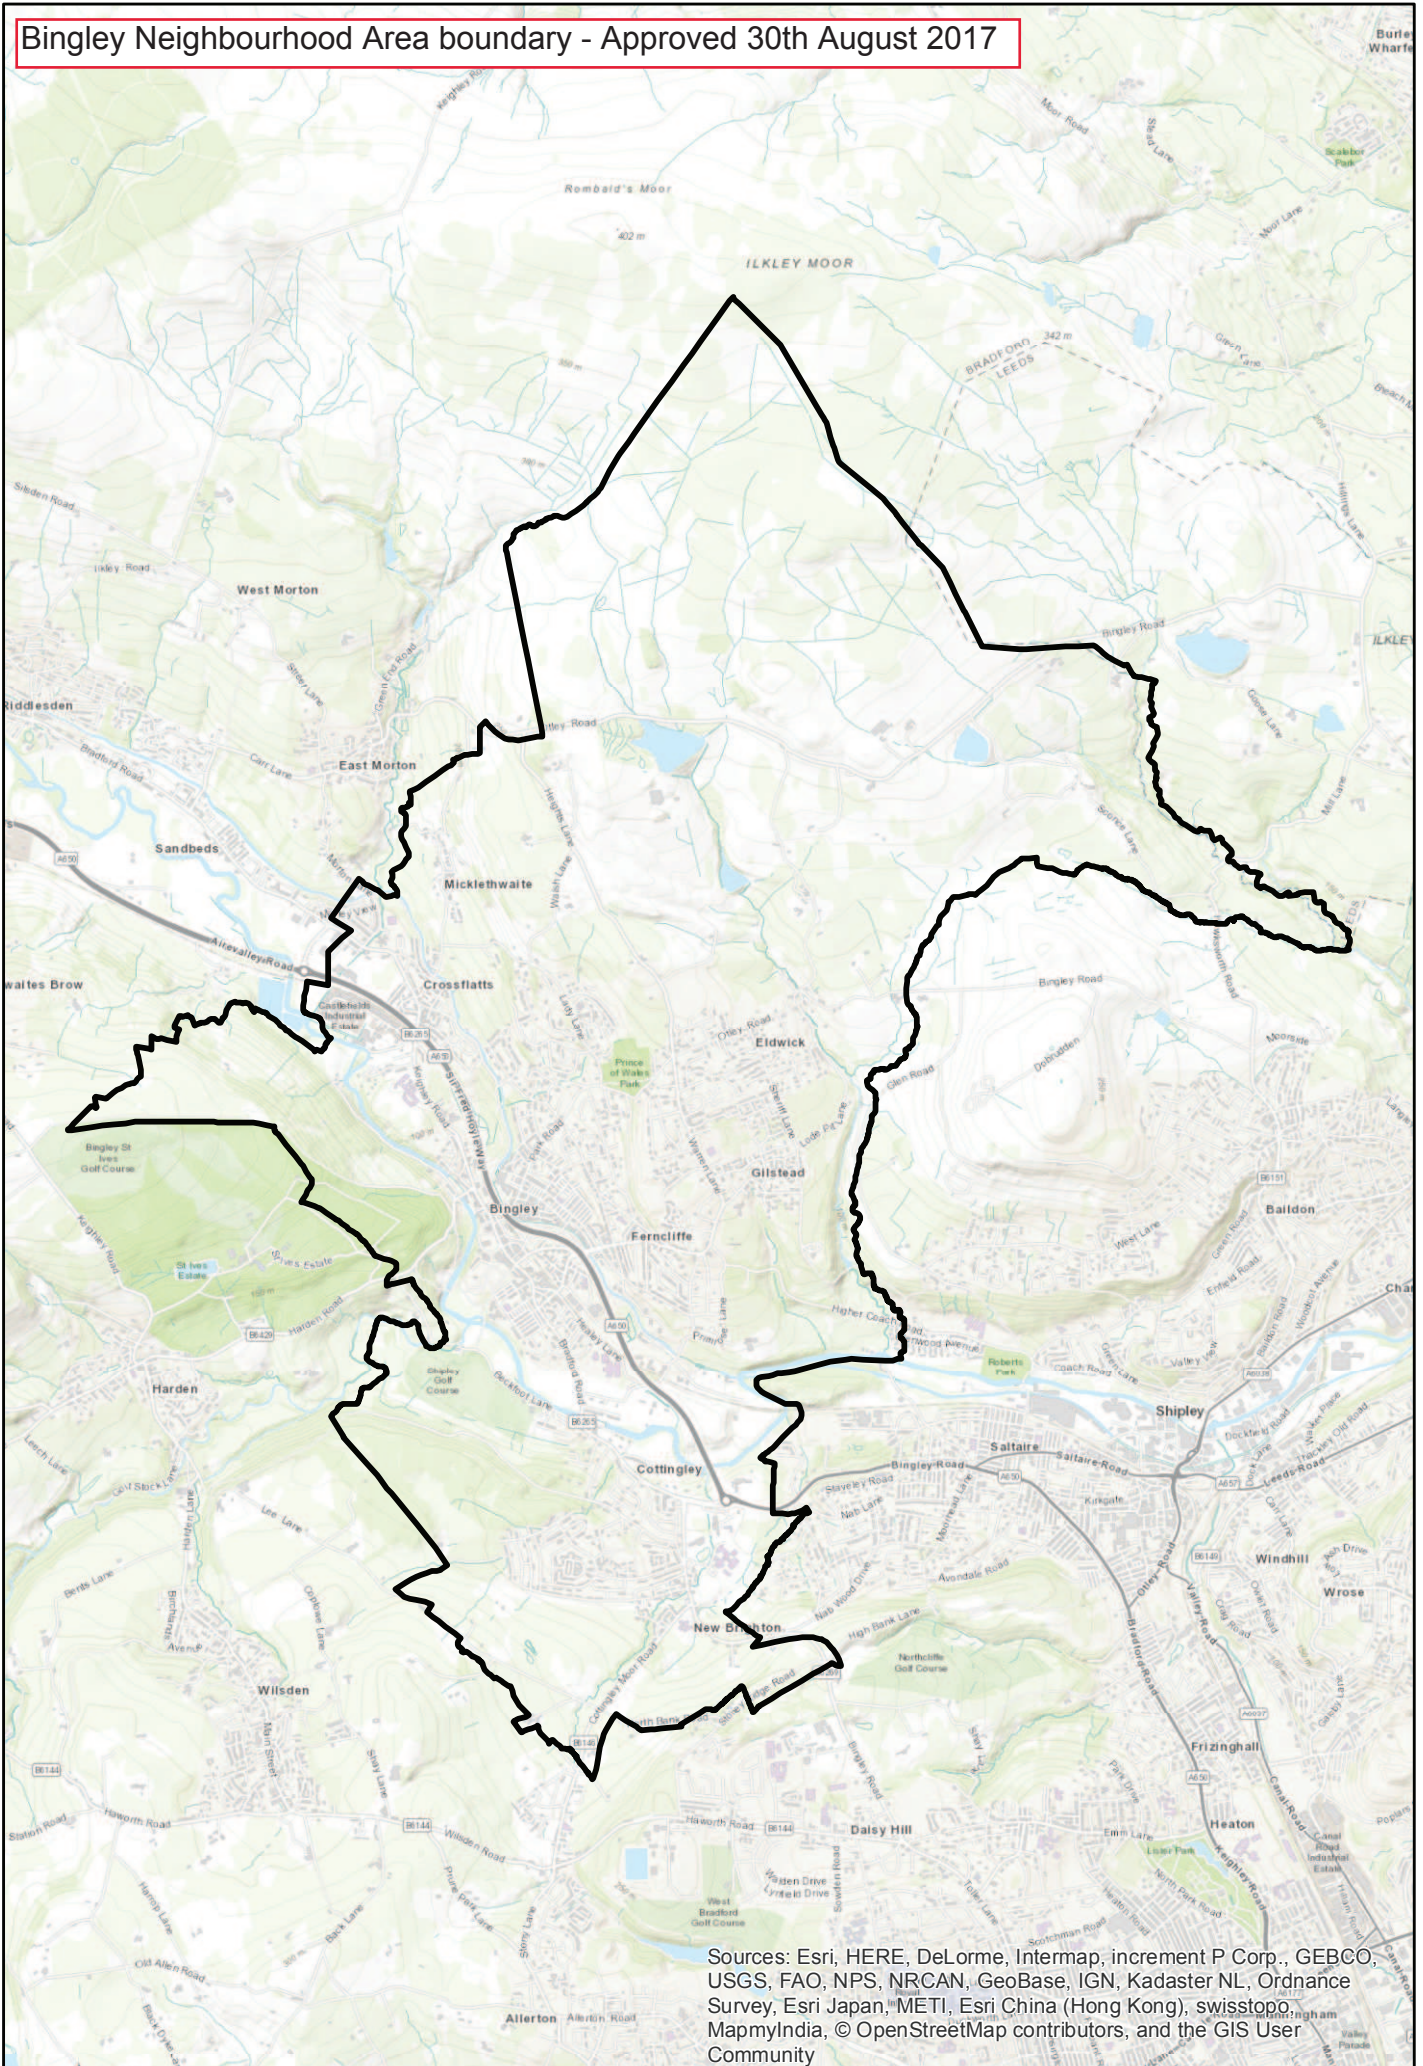

Bingley Neighbourhood Area boundary - Approved 30th August 2017

Sources: Esri, HERE, DeLorme, Intermap, increment P Corp., GEBCO, USGS, FAO, NPS, NRCAN, GeoBase, IGN, Kadaster NL, Ordnance Survey, Esri Japan, METI, Esri China (Hong Kong), swisstopo, MapmyIndia, © OpenStreetMap contributors, and the GIS User Community